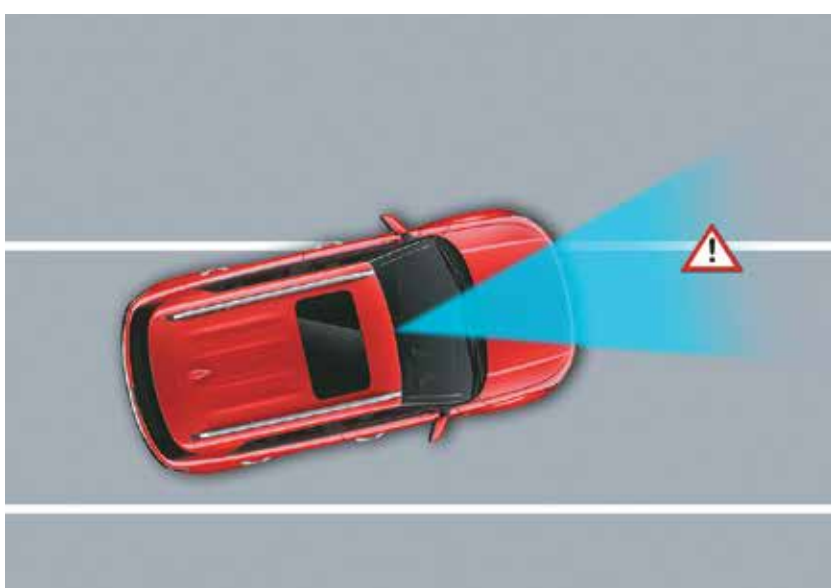

Lane Departure Warning (LDW)