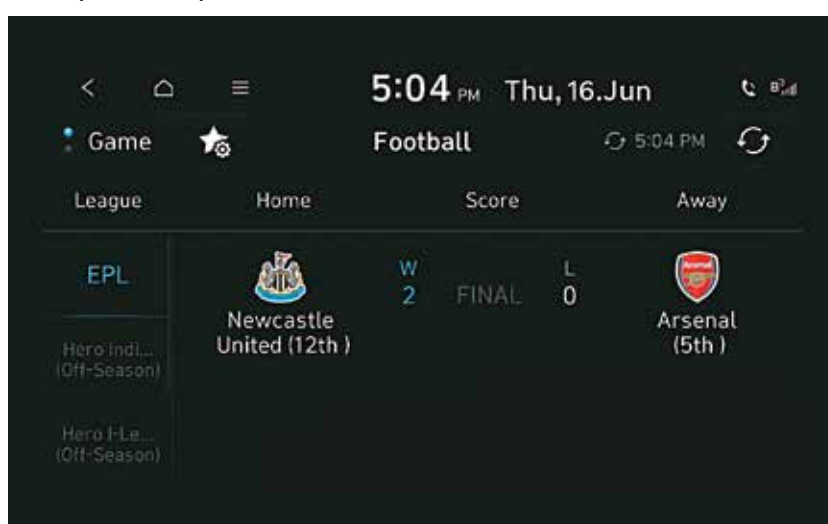

10 Regional languages infotainment (AVNT)

Multiple user profiles

Climate control

Weather updates

Sports updates

1st in segment

2-step rear reclining seats

Power driver seat - 4 way