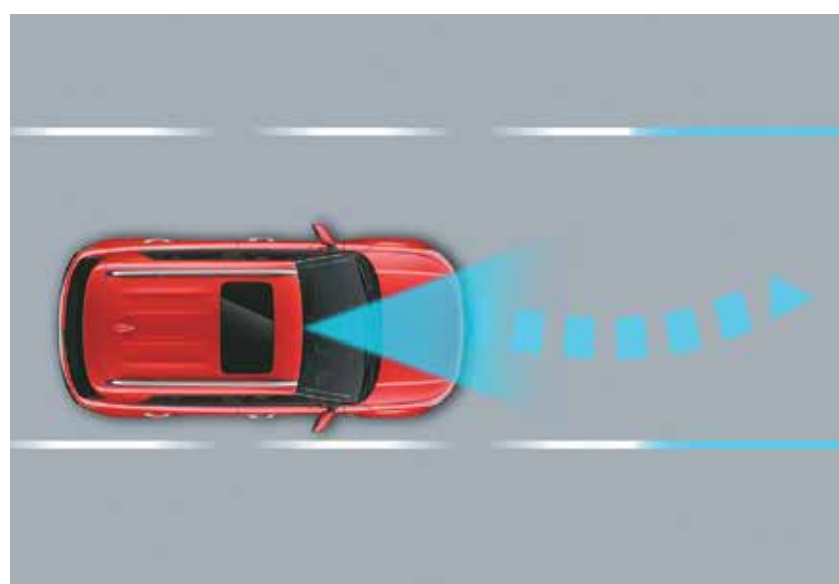

[^]Electronic brakeforce distribution

Hyundai SmartSense

Level 1 ADAS. 1st in segment

Advanced Driver Assistance System (ADAS) uses automated sensing technology to detect obstacles on the road & respond with countermeasures for impact avoidance. Thus offering comprehensive protection on the road. The new Hyundai VENUE comes with cutting-edge autonomous level 1 ADAS system for a smart & intuitive driving experience.

Forward Collision - Avoidance Assist - Cycle (FCA-Cyl)

High Beam Assist (HBA)

Lane Keeping Assist (LKA)

Lane Following Assist (LFA)

Driver Attention Warning (DAW)

Leading Vehicle Departure Alert (LVDA)

An exhilarating drive, like nothing else.