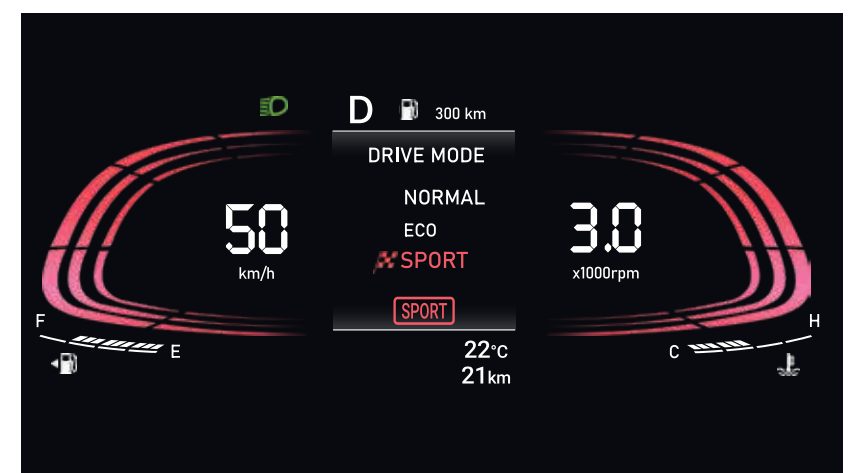

U2 1.5 I CRDi VGT diesel

Max power **85** kW (116 PS) @ 4 000 r/min

Max torque **250** Nm @ 1 500-2 750 r/min

Drive mode themes:

Eco

Normal

Sport

Drive modes:

Get wherever you need to go with ease. Pick your driving mode and let the VENUE do the rest.

Eco: The new VENUE already comes with impressive mileage and driving in ECO mode can help increase even that.

Normal: This is your happy place. The normal mode sits squarely between the performance of the SPORT and efficiency of ECO. Delivering a effortlessly relaxed performance that's perfect for everyday driving.