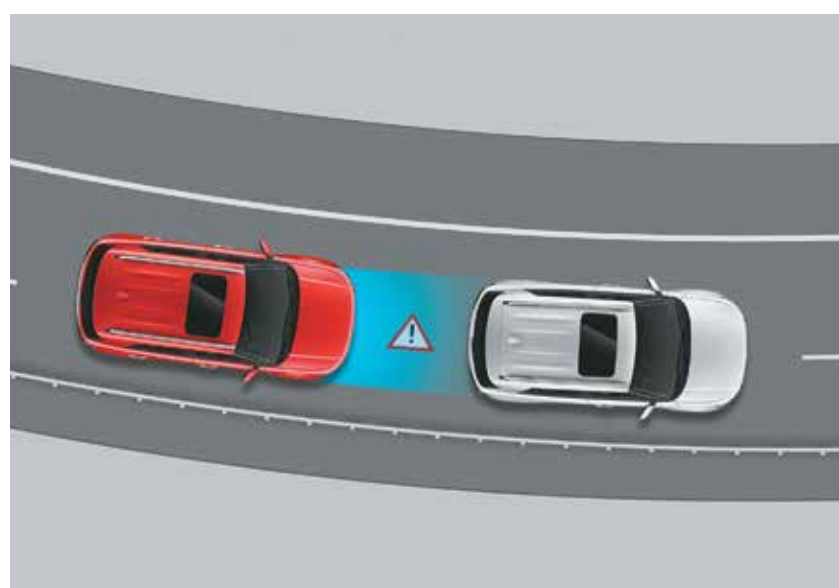

Standard across all variants

6 Airbags

Tyre pressure monitoring system (Highline)

Other features: Strong body structure with AHSS | Electronic stability control (ESC) | Vehicle stability management (VSM) | Hill assist control (HAC)

[^]Electronic brakeforce distribution

Hyundai SmartSense

Level 1 ADAS. 1st in segment

Advanced Driver Assistance System (ADAS) uses automated sensing technology to detect obstacles on the road & respond with countermeasures for impact avoidance. Thus offering comprehensive protection on the road. The new Hyundai VENUE comes with cutting-edge autonomous level 1 ADAS system for a smart & intuitive driving experience.