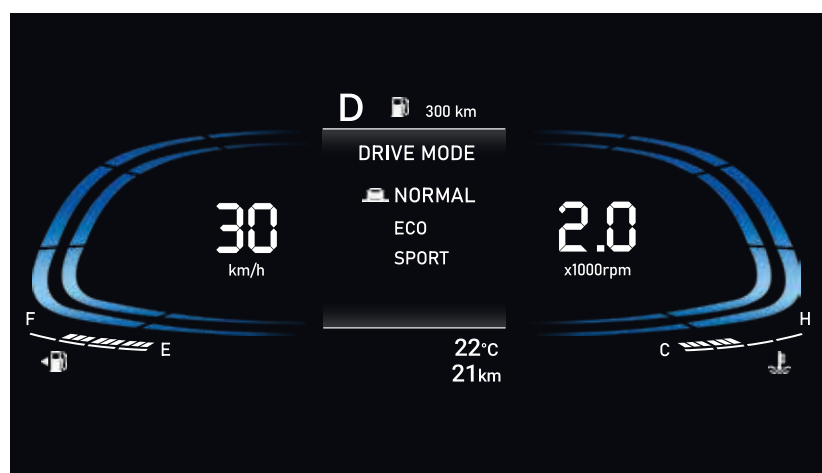

U2 1.5 I CRDi VGT diesel

Max power **85** kW (116 PS) @ 4 000 r/min

Max torque **250** Nm @ 1 500-2 750 r/min

Drive mode themes:

Eco

Normal

Sport

Drive modes:

Get wherever you need to go with ease. Pick your driving mode and let the VENUE do the rest.

Eco: The new VENUE already comes with impressive mileage and driving in ECO mode can help increase even that.

Normal: This is your happy place. The normal mode sits squarely between the performance of the SPORT and efficiency of ECO. Delivering a effortlessly relaxed performance that's perfect for everyday driving.